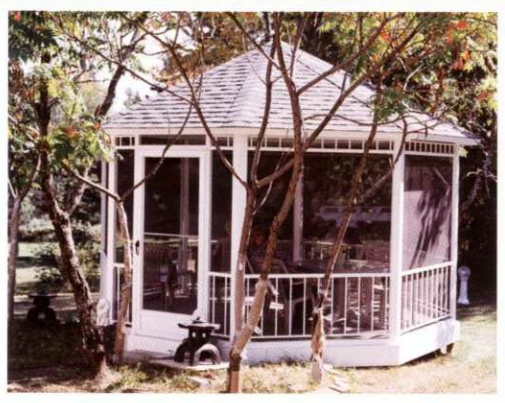

A *Gazebo Retreat* can be a place to enjoy that cup of coffee while reading the morning newspaper. Your very own "Getaway" providing a panoramic view of your private Oasis!

A maintenance free (*no painting or staining needed!*), *Gazebo Retreat* brings you the "Traditional Charm" of a Gazebo while providing three seasons of comfort.

Gazebo Retreats

www.gazeboretreats.com

Monroe, Wisconsin

A *Gazebo Retreat* can turn the average yard or landscaping project into a charming and elegant "Getaway"!

Many people use their *Gazebo Retreat* as a center for hosting birthday parties, wedding and baby showers.

Gazebo Retreats are available in many sizes and styles. Our larger oval styles have proven to be a comfortable "Getaway" for residents in condominium recreational areas and assisted living facilities.