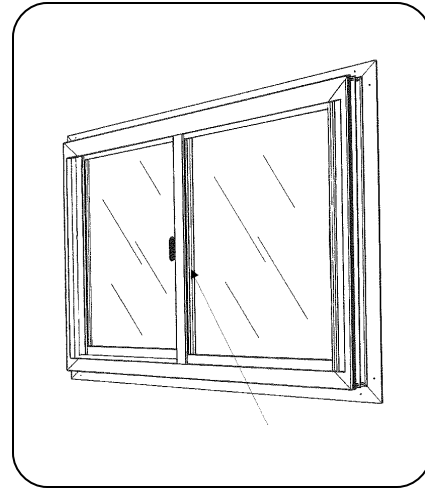

Kaufmann Storm Windows

by **Styleline**

RIVIERA SIDE SLIDER

PORCH WINDOW

MODEL 670

FEATURES:

- Converts a summer screen porch to a three season room.
- Full exterior fiberglass screen in integral exterior screen groove.
- Allows for XX sash operation and very easy sash removal for that full screen porch effect.
- 3/4" face flange optional for overlap mount.
- Three season porch window extends porch use to a full 9 months of the year.
- Summertime insect protection
- Large selection of models and configurations - one lite, two lite or three lite - center vent or end vent.

QUALITY CONSTRUCTION - LONG SERVICE LIFE

- Nylon rollers on steel axles and housings for smooth operation of sash.
- Two track fully weatherstripped frame
- 1 9/16" overall frame depth.
- Standard 1" tall fixed sill.
- Heavy duty extruded aluminum screen frame.
- Full sash interlock with weatherstripping.
- Nominal .050" thick walls of 6063-T6 extruded aluminum for durability.
- Electrostatically applied powdercoat paint finish.