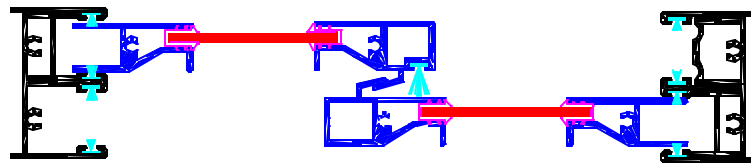

④ ⑤

ALTERNATE:
REMOVABLE
1/2" SILL

④ ⑤

①

②

③

Kaufmann®
Window & Door

CA1100 CRANBROOK SIDE
SLIDING STORM WINDOW

SCALE: HALF