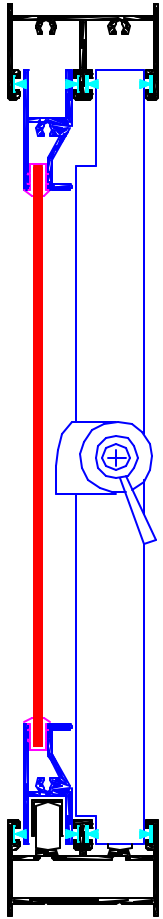

④ ⑤

ALTERNATE:
REMOVABLE
1/2" SILL

④ ⑤

①

②

③

Kaufmann®
Window & Door

CA1100 CRANBROOK SIDE
SLIDING STORM WINDOW

SCALE: HALF