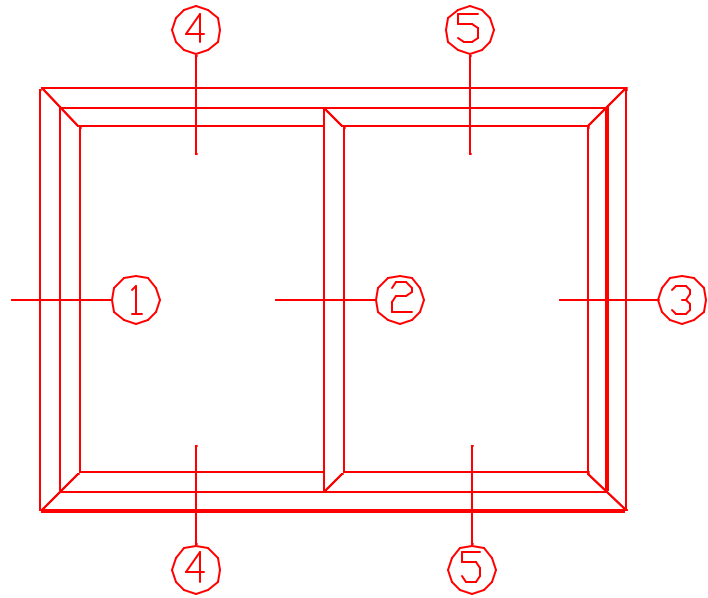

④ ⑤

ALTERNATE:
REMOVABLE
1/2" SILL

④ ⑤

①

②

③

Kaufmann®
Window & Door

CA1100 CRANBROOK SIDE
SLIDING STORM WINDOW

SCALE: HALF