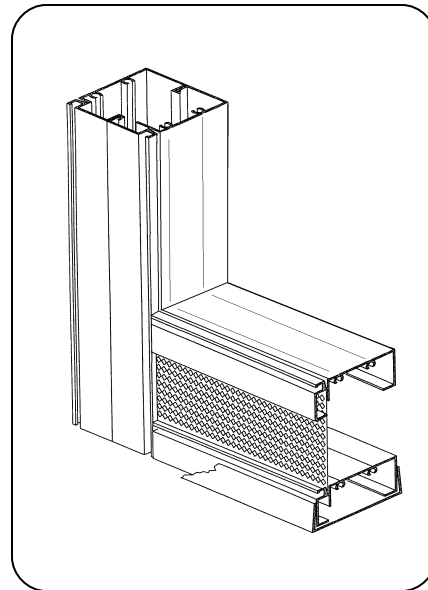

644 & 645 Screened Porch System

Features:

- Easy, square cut, butt corner construction for simple, in the field, fabrication and assembly
- Strong, snap together tubular mullion
- Narrow sight lines.
- Integral screen groove for a screen porch only.

Porch accessories:

- A 0237 Diamond embossed panel 20 1/2" x 96"
- A 0484 2" frame expander with leg
- A 0644 1" x 2" Porch frame
- A 0645 1" x 2" Porch frame with snap legs
- F 0101 #8-18 x 1 Phillips binding head, 410 stainless steel, with leader point