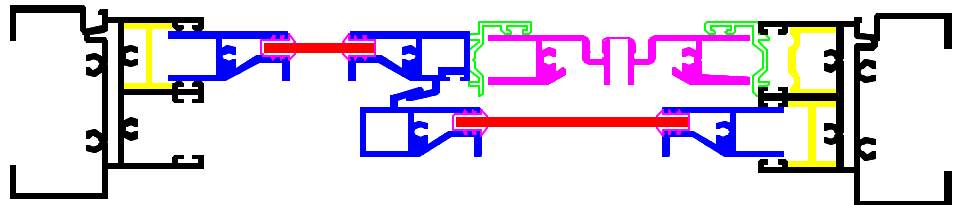

④ ⑤

④ ⑤

① ② ③

A 0644/A 0645  
 PORCH ENCLOSURE  
 SECTION WITH  
 CRANBROOK  
 SIDE SLIDER

Kaufmann Window & Door  
 12891 Mt. Elliott Ave., Detroit MI 48212

PROD. I.D. PORCH

SCALE: HALF