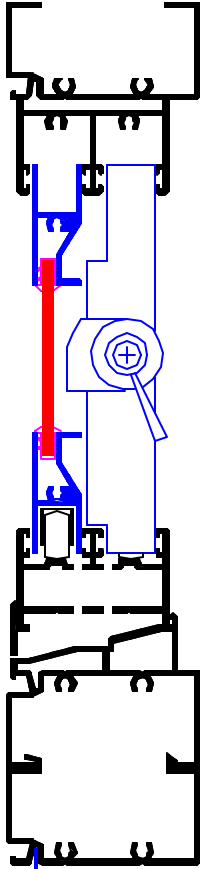

④ ⑤

④ ⑤

① ② ③

A 0644/A 0645  
 PORCH ENCLOSURE  
 SECTION WITH  
 CRANBROOK  
 SIDE SLIDER

Kaufmann Window & Door  
 12891 Mt. Elliott Ave., Detroit MI 48212

PROD. I.D. PORCH

SCALE: HALF