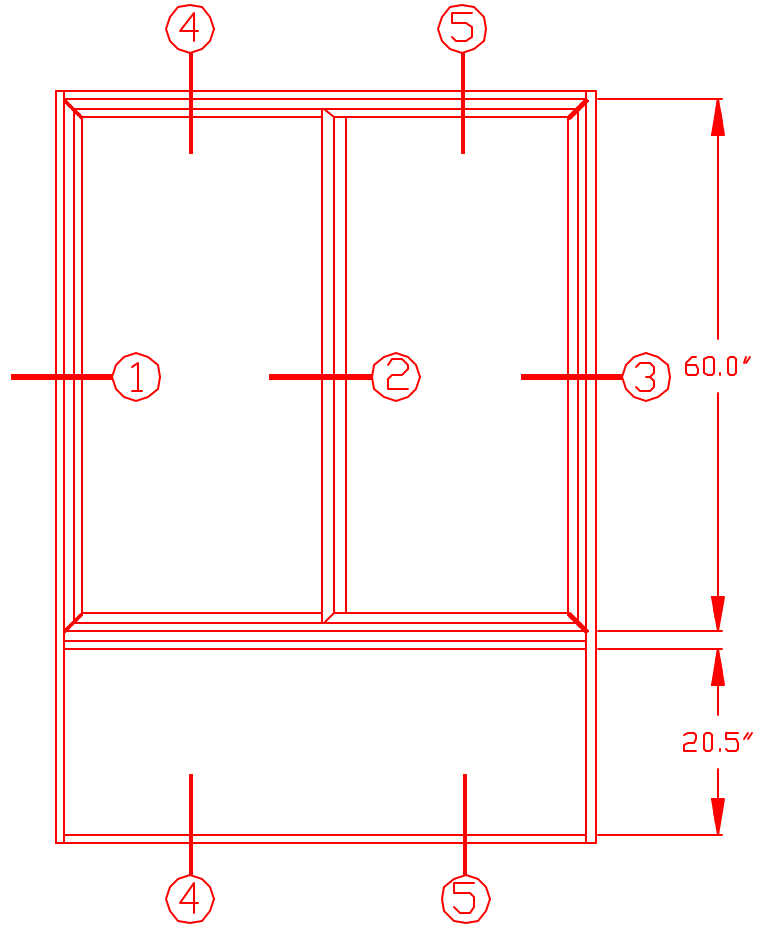

④ ⑤

④ ⑤

① ② ③

A 0644/A 0645  
 PORCH ENCLOSURE  
 SECTION WITH  
 CRANBROOK  
 SIDE SLIDER

Kaufmann Window & Door  
 12891 Mt. Elliott Ave., Detroit MI 48212

PROD. I.D. PORCH

SCALE: HALF